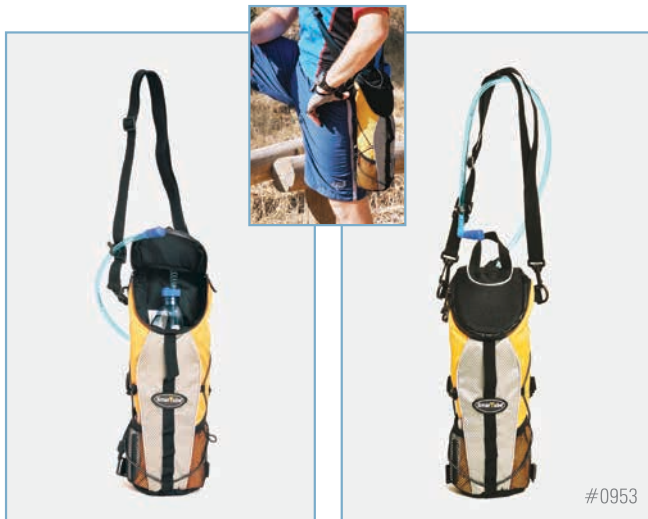

SmarTube® packs are ergonomically shaped to perfectly fit the body while active. The meticulous design resulted in a very flexible and comfortable line of hydration packs, even when housing rigid liquid containers. **SmarTube®** packs are all thermally insulated for maintaining liquid temperature while on the move.

SmarTube® packs collection includes professional day packs, biking water packs, bottle carriers and fanny packs. All **SmarTube®** packs are made of finest quality materials and components and are built to last.

■ ■ ■ ■ ■
Desierto™
Double Day Pack - Maximum
Water Capacity 6 liters / 200oz

■ ■ ■ ■ ■
Sinai™
Basic Bottle Carrier - Maximum
Water Capacity 2.25 liters / 80oz

■ ■ ■ ■ ■
Trankozo™
Single Back Pack - Maximum
Water Capacity 2.25 liters / 80oz